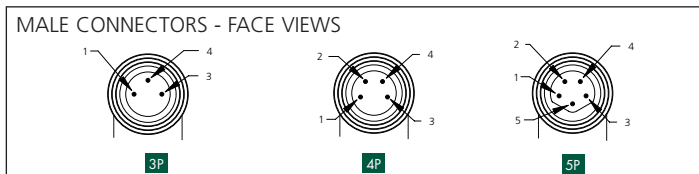

### CATALOG OPTIONS

\*See Page 176 for additional Mating Receptacles

Use the following chart to modify your part's specifications

**403000A10M020**

**CABLE TYPE**

PUR CABLE #24 AWG YELLOW **B09**

**CABLE LENGTH**

## CABLE DIMENSIONS

- MECHANICAL**
- CONNECTOR FACE: PBT
  - MOLDED BODY: TPE
  - O-RING: VITON
  - COUPLING NUT: NICKEL-PLATED BRASS
  - CABLE: YELLOW, PVC CABLE JACKET, #24 AWG OVER 19 X #36 COPPER STRANDING, UL STYLE 2661
  - OPTION: YELLOW, HIGH-FLEX PUR CABLE JACKET, #24 AWG OVER 128 X #44 STRANDING, UL STYLE 20233
- OUTSIDE DIAMETER:**
- |                   |               |
|-------------------|---------------|
| PVC               | PUR           |
| 3/C 0.17" (4.3mm) | 0.18" (4.6mm) |
| 4/C 0.18" (4.6mm) | 0.18" (4.6mm) |
| 5/C 0.20" (5.1mm) | 0.20" (5.1mm) |
- ELECTRICAL**
- VOLTAGE RATING: 60V AC / 75V DC
  - AMPERAGE: 3P - 4A, 4P - 4A, 5P - 3A
- ENVIRONMENTAL**
- PROTECTION: NEMA 6P, IP 68
  - AMBIENT OPERATING TEMP: -4° TO 221°F (-20° TO 105°C) - PVC, -4° TO 176°F (-20° TO 80°C) - PUR
- CERTIFICATIONS**
- UL: UL RECOGNIZED, FILE NO. E152210