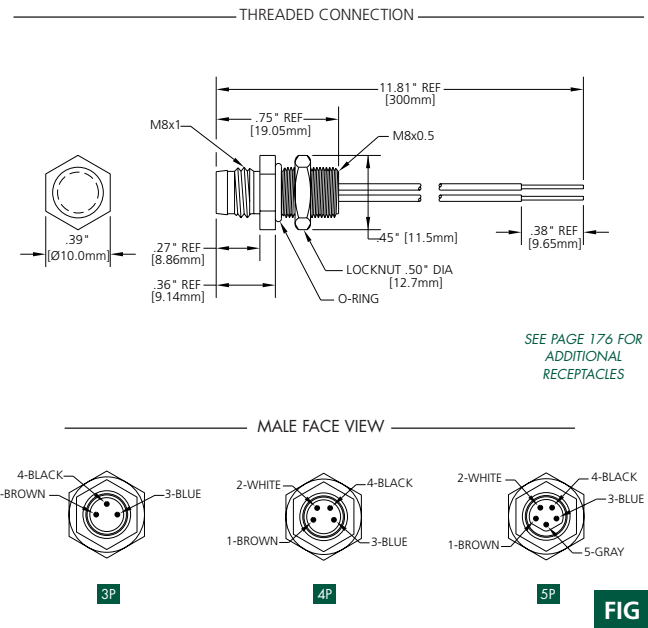

RECEPTACLE DIMENSIONS

MALE RECEPTACLE (ACCOMMODATES THREADED AND SNAP FEMALE CORDSETS)

SEE PAGE 176 FOR ADDITIONAL RECEPTACLES