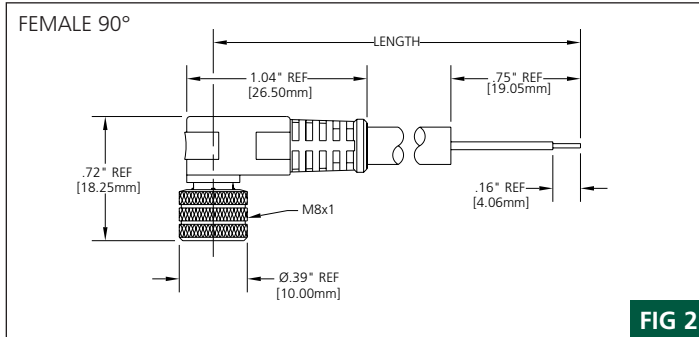

FEMALE	FIG	SINGLE-ENDED CORDSETS WITH 2 METER PVC CABLE		
STRAIGHT	1	403000A10M020	404000A10M020	405000A10M020
90°	2	403001A10M020	404001A10M020	405001A10M020
MATING RECEPTACLE*	5	4R3P06A27C300	4R4P06A27C300	4R5P06A27C300
MALE	FIG	SINGLE-ENDED CORDSETS WITH 2 METER PVC CABLE		
STRAIGHT	3	403006A10M020	404006A10M020	405006A10M020
90°	4	403007A10M020	404007A10M020	405007A10M020
MATING RECEPTACLE*	6	4R3P00A27C030	4R4P00A27C030	4R5P00A27C030

### CATALOG OPTIONS

\*See Page 176 for additional Mating Receptacles

Use the following chart to modify your part's specifications

**403000A10M020**

**CABLE TYPE**

PUR CABLE #24 AWG YELLOW **B09**

**CABLE LENGTH**

## CABLE DIMENSIONS

- MECHANICAL**
- CONNECTOR FACE: PBT
  - MOLDED BODY: TPE
  - O-RING: VITON
  - COUPLING NUT: NICKEL-PLATED BRASS
  - CABLE: YELLOW, PVC CABLE JACKET, #24 AWG OVER 19 X #36 COPPER STRANDING, UL STYLE 2661
  - OPTION: YELLOW, HIGH-FLEX PUR CABLE JACKET, #24 AWG OVER 128 X #44 STRANDING, UL STYLE 20233
- OUTSIDE DIAMETER:**
- |                   |               |
|-------------------|---------------|
| PVC               | PUR           |
| 3/C 0.17" (4.3mm) | 0.18" (4.6mm) |
| 4/C 0.18" (4.6mm) | 0.18" (4.6mm) |
| 5/C 0.20" (5.1mm) | 0.20" (5.1mm) |
- ELECTRICAL**
- VOLTAGE RATING: 60V AC / 75V DC
  - AMPERAGE: 3P - 4A, 4P - 4A, 5P - 3A
- ENVIRONMENTAL**
- PROTECTION: NEMA 6P, IP 68
  - AMBIENT OPERATING TEMP: -4° TO 221°F (-20° TO 105°C) - PVC, -4° TO 176°F (-20° TO 80°C) - PUR
- CERTIFICATIONS**
- UL: UL RECOGNIZED, FILE NO. E152210

## RECEPTACLE DIMENSIONS