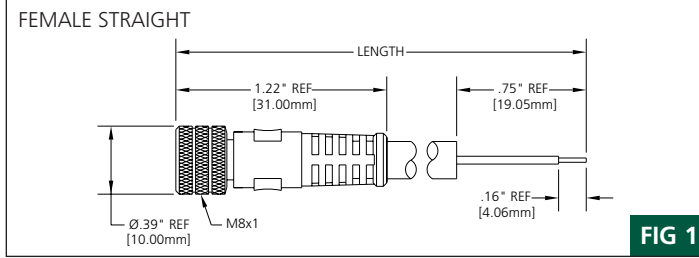

### CATALOG OPTIONS

\*See Page 176 for additional Mating Receptacles

Use the following chart to modify your part's specifications

**403000A10M020**

**CABLE TYPE**

PUR CABLE #24 AWG YELLOW **B09**

**CABLE LENGTH**

## CABLE DIMENSIONS

- MECHANICAL**
- CONNECTOR FACE: PBT
  - MOLDED BODY: TPE
  - O-RING: VITON
  - COUPLING NUT: NICKEL-PLATED BRASS
  - CABLE: YELLOW, PVC CABLE JACKET, #24 AWG OVER 19 X #36 COPPER STRANDING, UL STYLE 2661
  - OPTION: YELLOW, HIGH-FLEX PUR CABLE JACKET, #24 AWG OVER 128 X #44 STRANDING, UL STYLE 20233
- OUTSIDE DIAMETER:**
- |                   |               |
|-------------------|---------------|
| PVC               | PUR           |
| 3/C 0.17" (4.3mm) | 0.18" (4.6mm) |
| 4/C 0.18" (4.6mm) | 0.18" (4.6mm) |
| 5/C 0.20" (5.1mm) | 0.20" (5.1mm) |
- ELECTRICAL**
- VOLTAGE RATING: 60V AC / 75V DC
  - AMPERAGE: 3P - 4A, 4P - 4A, 5P - 3A
- ENVIRONMENTAL**
- PROTECTION: NEMA 6P, IP 68
  - AMBIENT OPERATING TEMP: -4° TO 221°F (-20° TO 105°C) - PVC, -4° TO 176°F (-20° TO 80°C) - PUR
- CERTIFICATIONS**
- UL: UL RECOGNIZED, FILE NO. E152210

## RECEPTACLE DIMENSIONS