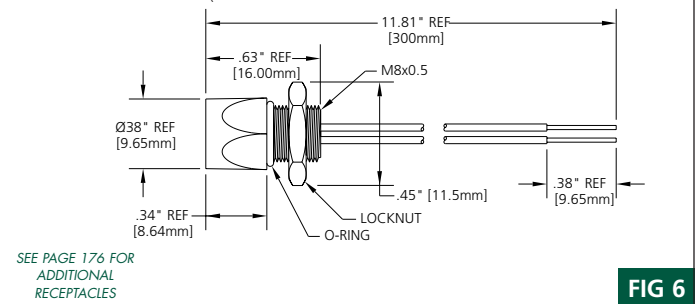

FEMALE RECEPTACLE (ACCOMMODATES THREADED MALE CORDSETS)

SEE PAGE 176 FOR ADDITIONAL RECEPTACLES