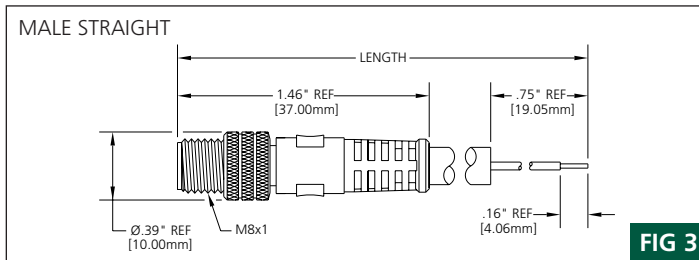

### CATALOG OPTIONS

\*See Page 176 for additional Mating Receptacles

Use the following chart to modify your part's specifications

**403000A10M020**

**CABLE TYPE**

PUR CABLE #24 AWG YELLOW **B09**

**CABLE LENGTH**

## CABLE DIMENSIONS

- MECHANICAL**
- CONNECTOR FACE: PBT
  - MOLDED BODY: TPE
  - O-RING: VITON
  - COUPLING NUT: NICKEL-PLATED BRASS
  - CABLE: YELLOW, PVC CABLE JACKET, #24 AWG OVER 19 X #36 COPPER STRANDING, UL STYLE 2661
  - OPTION: YELLOW, HIGH-FLEX PUR CABLE JACKET, #24 AWG OVER 128 X #44 STRANDING, UL STYLE 20233
- OUTSIDE DIAMETER:**
- |                   |               |
|-------------------|---------------|
| PVC               | PUR           |
| 3/C 0.17" (4.3mm) | 0.18" (4.6mm) |
| 4/C 0.18" (4.6mm) | 0.18" (4.6mm) |
| 5/C 0.20" (5.1mm) | 0.20" (5.1mm) |
- ELECTRICAL**
- VOLTAGE RATING: 60V AC / 75V DC
  - AMPERAGE: 3P - 4A, 4P - 4A, 5P - 3A
- ENVIRONMENTAL**
- PROTECTION: NEMA 6P, IP 68
  - AMBIENT OPERATING TEMP: -4° TO 221°F (-20° TO 105°C) - PVC, -4° TO 176°F (-20° TO 80°C) - PUR
- CERTIFICATIONS**
- UL: UL RECOGNIZED, FILE NO. E152210