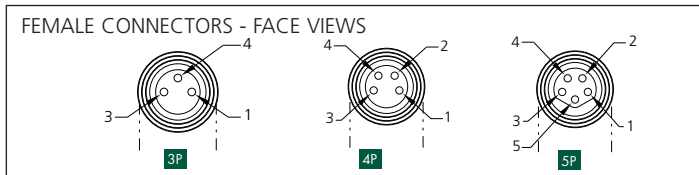

### CATALOG OPTIONS

\*See Page 176 for additional Mating Receptacles

Use the following chart to modify your part's specifications

**403000A10M020**

**CABLE TYPE**

PUR CABLE #24 AWG YELLOW **B09**

**CABLE LENGTH**

## CABLE DIMENSIONS

- MECHANICAL**
- CONNECTOR FACE: PBT
  - MOLDED BODY: TPE
  - O-RING: VITON
  - COUPLING NUT: NICKEL-PLATED BRASS
  - CABLE: YELLOW, PVC CABLE JACKET, #24 AWG OVER 19 X #36 COPPER STRANDING, UL STYLE 2661
  - OPTION: YELLOW, HIGH-FLEX PUR CABLE JACKET, #24 AWG OVER 128 X #44 STRANDING, UL STYLE 20233
- OUTSIDE DIAMETER:**
- |                   |               |
|-------------------|---------------|
| PVC               | PUR           |
| 3/C 0.17" (4.3mm) | 0.18" (4.6mm) |
| 4/C 0.18" (4.6mm) | 0.18" (4.6mm) |
| 5/C 0.20" (5.1mm) | 0.20" (5.1mm) |
- ELECTRICAL**
- VOLTAGE RATING: 60V AC / 75V DC
  - AMPERAGE: 3P - 4A, 4P - 4A, 5P - 3A
- ENVIRONMENTAL**
- PROTECTION: NEMA 6P, IP 68
  - AMBIENT OPERATING TEMP: -4° TO 221°F (-20° TO 105°C) - PVC, -4° TO 176°F (-20° TO 80°C) - PUR
- CERTIFICATIONS**
- UL: UL RECOGNIZED, FILE NO. E152210