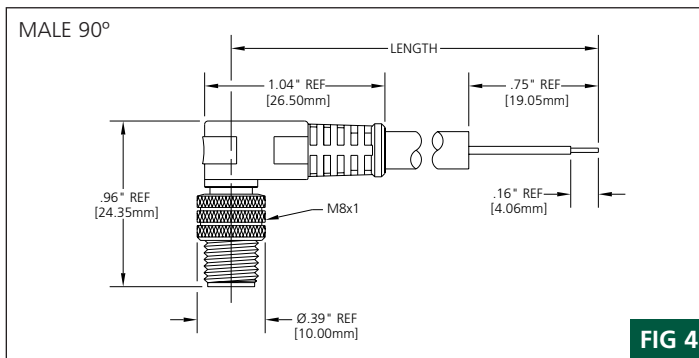

FEMALE	FIG	SINGLE-ENDED CORDSETS WITH 2 METER PVC CABLE		
STRAIGHT	1	403000A10M020	404000A10M020	405000A10M020
90°	2	403001A10M020	404001A10M020	405001A10M020
MATING RECEPTACLE*	5	4R3P06A27C300	4R4P06A27C300	4R5P06A27C300
MALE	FIG	SINGLE-ENDED CORDSETS WITH 2 METER PVC CABLE		
STRAIGHT	3	403006A10M020	404006A10M020	405006A10M020
90°	4	403007A10M020	404007A10M020	405007A10M020
MATING RECEPTACLE*	6	4R3P00A27C030	4R4P00A27C030	4R5P00A27C030

### CATALOG OPTIONS

\*See Page 176 for additional Mating Receptacles

Use the following chart to modify your part's specifications

**403000A10M020**

**CABLE TYPE**

PUR CABLE #24 AWG YELLOW **B09**

**CABLE LENGTH**

## CABLE DIMENSIONS

- MECHANICAL**
- CONNECTOR FACE: PBT
  - MOLDED BODY: TPE
  - O-RING: VITON
  - COUPLING NUT: NICKEL-PLATED BRASS
  - CABLE: YELLOW, PVC CABLE JACKET, #24 AWG OVER 19 X #36 COPPER STRANDING, UL STYLE 2661
  - OPTION: YELLOW, HIGH-FLEX PUR CABLE JACKET, #24 AWG OVER 128 X #44 STRANDING, UL STYLE 20233
- OUTSIDE DIAMETER:**
- |                   |               |
|-------------------|---------------|
| PVC               | PUR           |
| 3/C 0.17" (4.3mm) | 0.18" (4.6mm) |
| 4/C 0.18" (4.6mm) | 0.18" (4.6mm) |
| 5/C 0.20" (5.1mm) | 0.20" (5.1mm) |
- ELECTRICAL**
- VOLTAGE RATING: 60V AC / 75V DC
  - AMPERAGE: 3P - 4A, 4P - 4A, 5P - 3A
- ENVIRONMENTAL**
- PROTECTION: NEMA 6P, IP 68
  - AMBIENT OPERATING TEMP: -4° TO 221°F (-20° TO 105°C) - PVC, -4° TO 176°F (-20° TO 80°C) - PUR
- CERTIFICATIONS**
- UL: UL RECOGNIZED, FILE NO. E152210

## RECEPTACLE DIMENSIONS